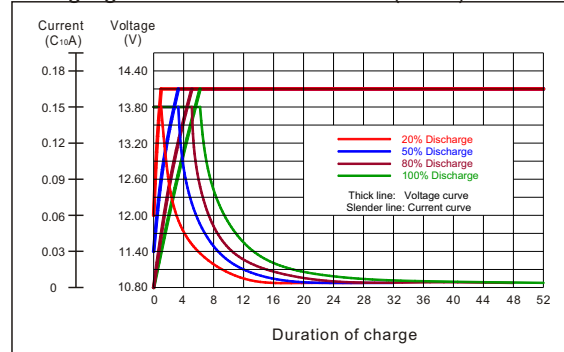

Charging Characteristics Curves(25 °C)

Constant current discharge (Ampere/cell @25 °C)

Final Voltage (V/cell)	Minute							Hour							
	5	10	15	20	30	40	50	1	2	3	4	5	6	8	10
1.85	95	81	66	58	44	36	32	28.3	17.6	13.1	10.4	8.8	7.5	5.9	5.0
1.80	116	94	75	64	48	39	34	29.8	18.1	13.4	10.5	8.9	7.6	6.0	5.0
1.75	134	104	81	69	51	41	35	31.1	18.4	13.5	10.6	9.0	7.7	6.0	5.1
1.70	148	111	86	72	53	42	36	31.8	18.6	13.6	10.7	9.0	7.7	6.1	5.1
1.65	159	117	89	74	54	43	37	32.1	18.8	13.7	10.8	9.1	7.8	6.1	5.1
1.60	167	121	92	76	55	44	37	32.6	18.9	13.8	10.8	9.1	7.8	6.2	5.2

Constant power discharge (Watt/cell @25 °C)

Final Voltage (V/cell)	Minute							Hour							
	5	10	15	20	30	40	50	1	2	3	4	5	6	8	10
1.85	206	170	118	119	96	75	67	58.5	34.0	26.6	21.2	17.6	14.9	11.8	10.1
1.80	227	178	140	122	98	77	68	59.5	34.5	26.9	21.6	17.8	15.1	11.9	10.2
1.75	257	186	141	126	99	78	69	60.5	35.0	27.3	21.9	17.9	15.4	12.0	10.2
1.70	275	190	145	128	100	79	71	61.0	36.0	27.6	22.3	18.1	15.7	12.2	10.3
1.65	286	196	147	130	101	80	72	61.5	36.5	27.9	22.6	18.3	16.1	12.3	10.3
1.60	299	199	149	133	102	81	73	62.0	37.0	28.1	22.9	18.4	16.5	12.4	10.4

This information is generally descriptive only and is not intended to make or imply any representation, guarantee or warranty with respect to any cells and batteries. Cell and battery designs/specifications are subject to modification without notice. Contact Coslight for the last information.