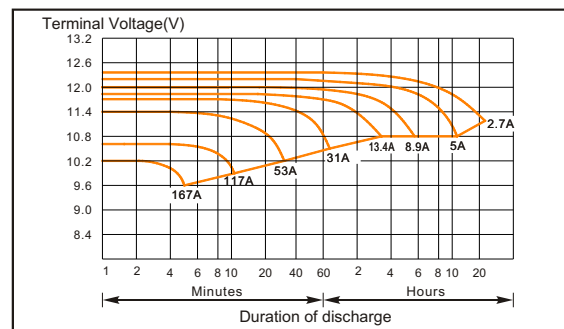

Discharging Characteristics Curves (25 °C)