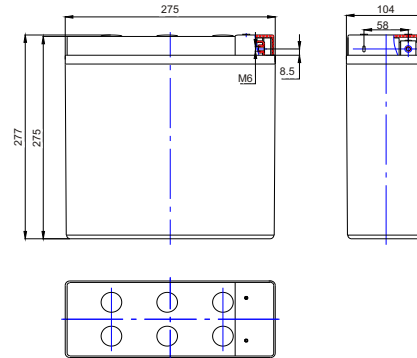

Data sheet for 6-GFM-50X battery

Specifications

Nominal Voltage		12V
Rated Capacity(10 hour rate)		50Ah (25 °C)
Total Height(with terminals)		277mm (10.91 inches)
Dimension	Height	275mm (10.83 inches)
	Length	275mm (10.83 inches)
	Width	104mm (4.09 inches)
Weight		Approx.20Kg (44.09lbs)

Characteristics

Capacity (25 °C)	20Hr	55Ah
	10Hr	50Ah
	5Hr	44Ah
	1Hr	31Ah
Internal Resistance(Full charged)		8.5 mΩ (25°C)
Capacity affected by temperature	40°C	109%
	25°C	100%
	0 °C	88%
	-15°C	76%
Self-Discharge (25 °C)	Capacity after 3 month storage	92%
Charging(25 °C)	Cycle	14.10V,7.5A or small
	Float	13.50V,7.5A or small
Temperature compensation coefficient		-0.018V / °C